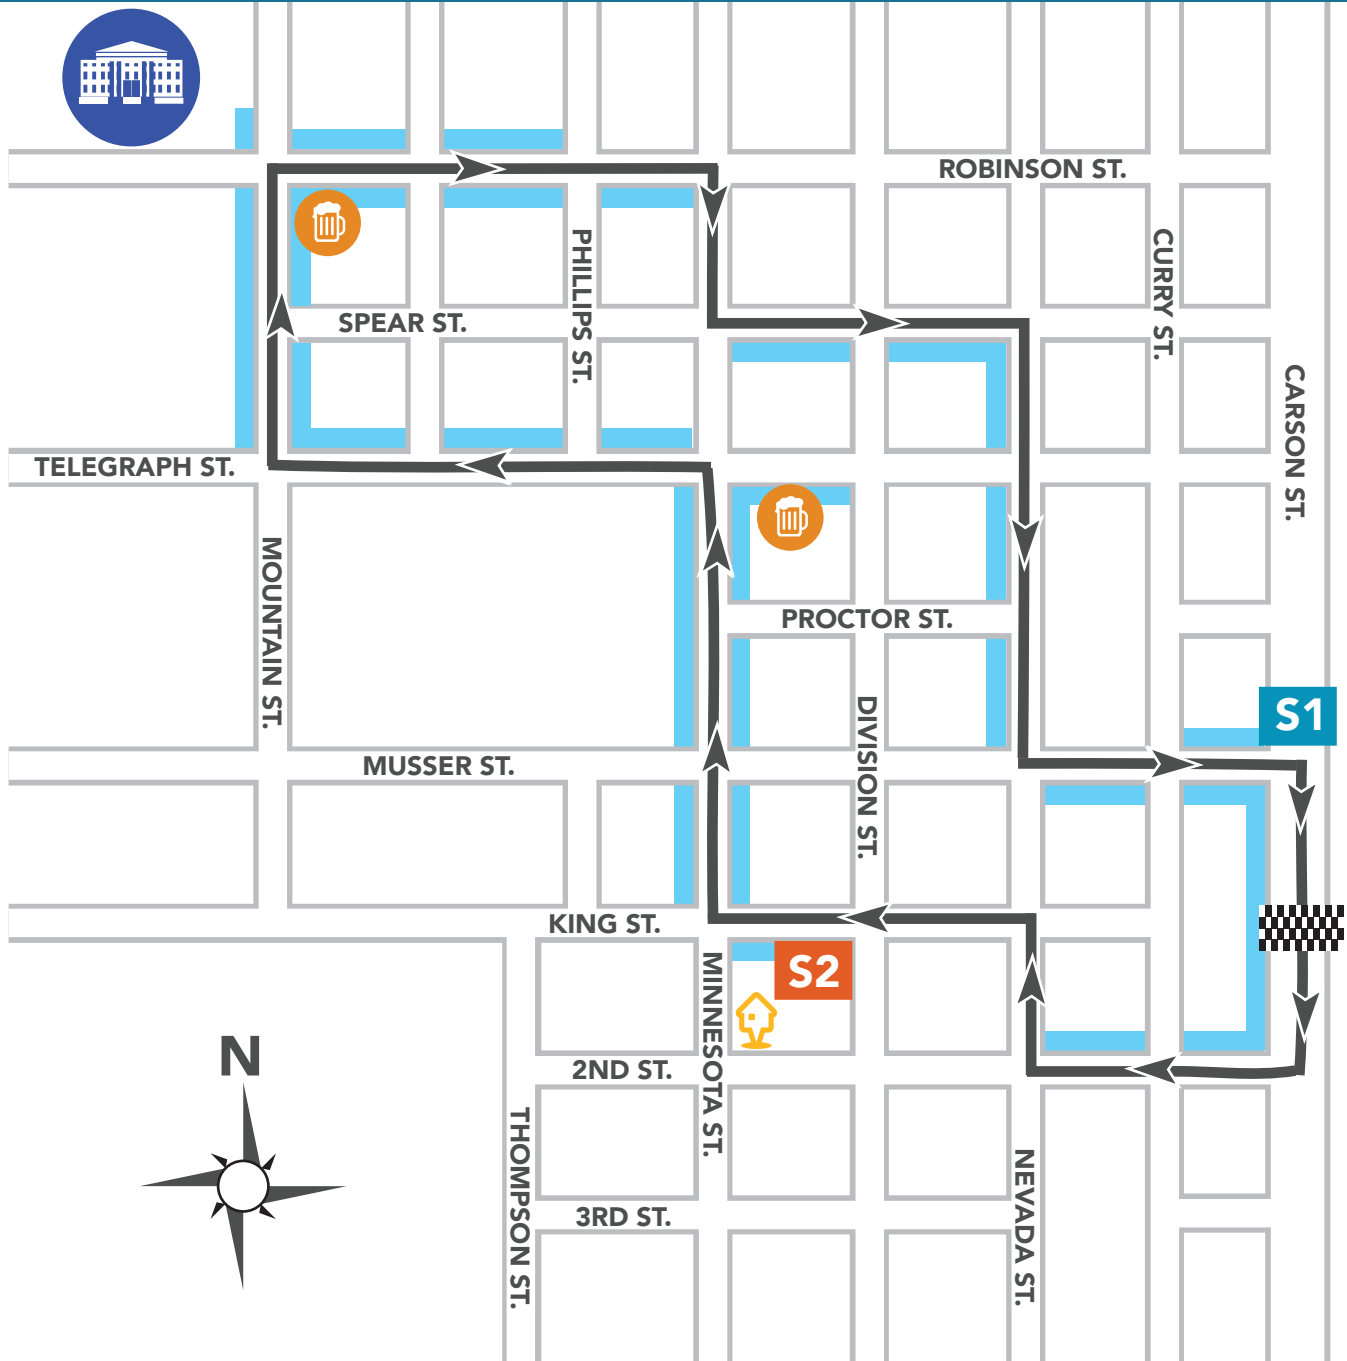

FAT TIRE CRITERIUM

FRIDAY, JUNE 17

Klunker Crit 6:00p
Pro Women 6:30p
Pro Men 7:15p

LEGEND

-  START / FINISH LINE
-  SIERRA NEVADA BEER GARDEN
-  GOVERNOR'S MANSION
-  DIRECTION OF RACE
-  SPECTATOR FRIENDLY AREA
-  MAIN STAGE
-  SECOND STAGE
-  BREWERY ARTS CENTER